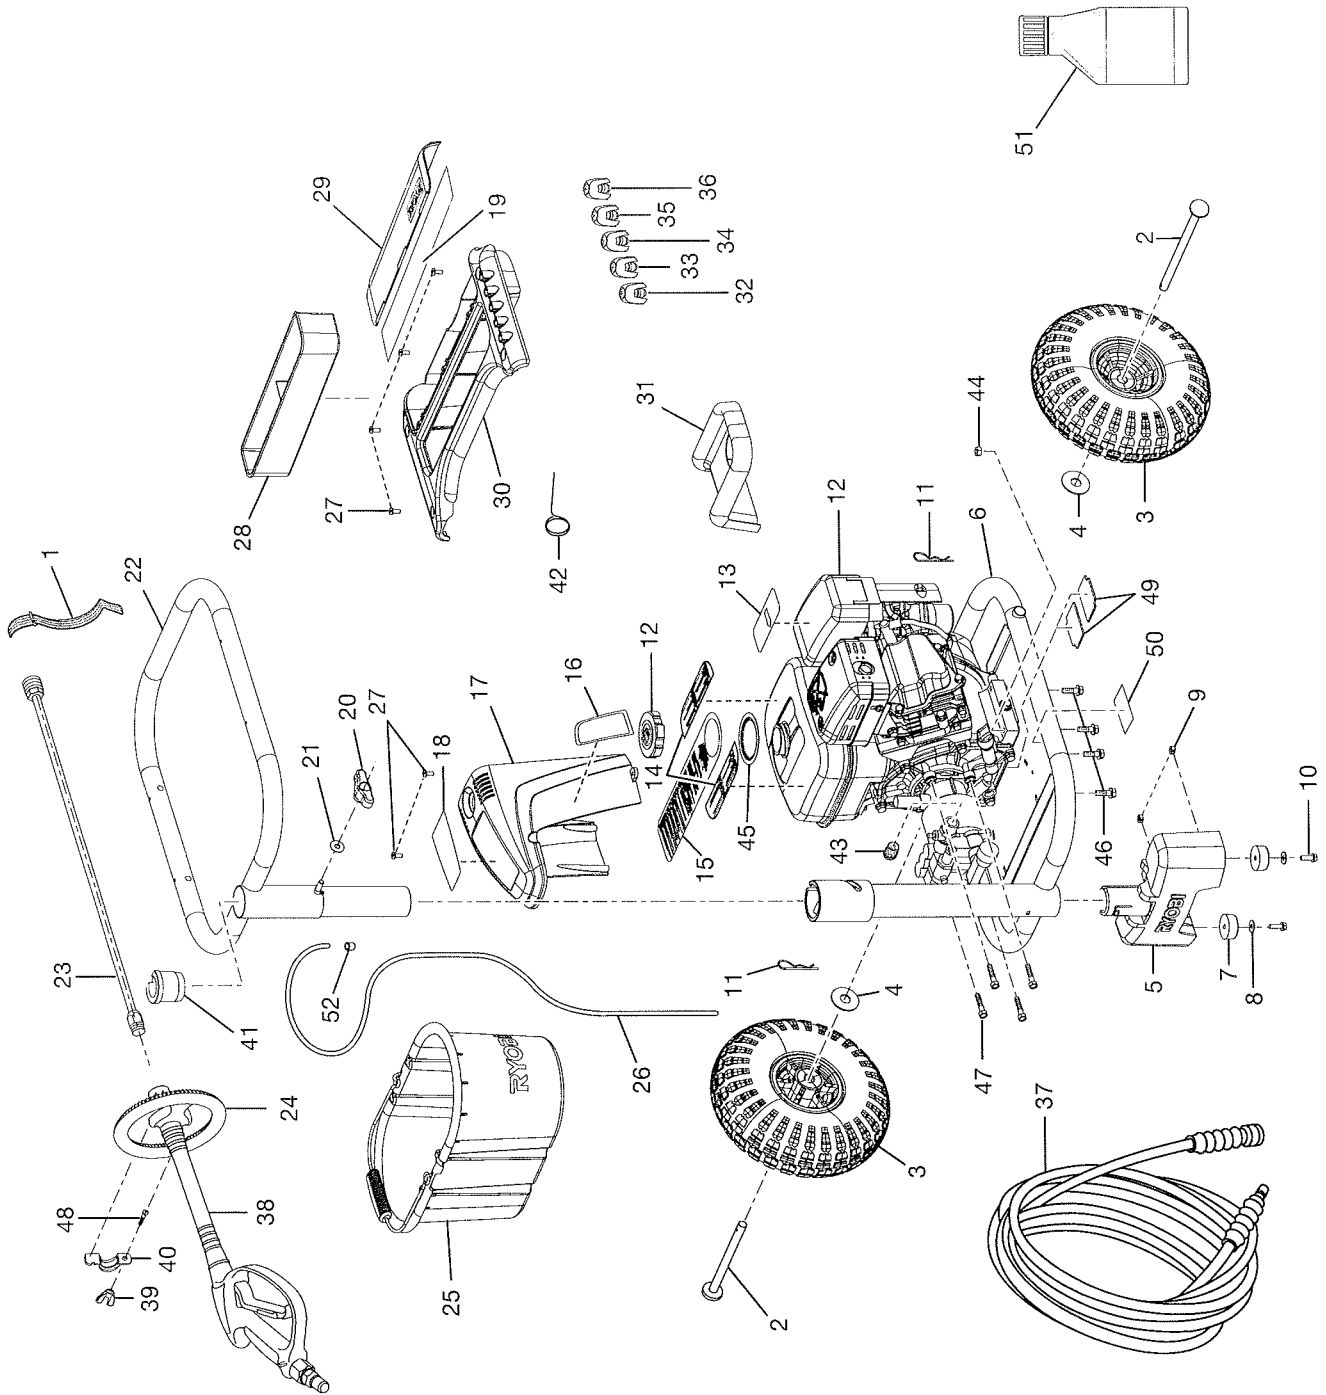

**RYOBI
GASOLINE PRESSURE WASHER
MODEL NUMBER RY80030A
REPLACEMENT PARTS**

RYOBI GASOLINE PRESSURE WASHER – MODEL NUMBER RY80030A

RYOBI GASOLINE PRESSURE WASHER – MODEL NUMBER RY80030A

The model number will be found on a plate attached to the engine housing. Always mention the model number in all correspondence regarding your Pressure Washer or when ordering repair parts.

PARTS LIST

KEY NO.	PART NO.	DESCRIPTION	QTY.
1	308488001	Hook and Loop Strap	1
2	985646001	Axle	2
3	985650001	Wheel Assembly	2
4	638128001	Washer	2
5	985651001	Foot	1
6	985691001	Lower Tube Body	1
7	985652001	Wear Pad	2
8	638128003	Washer	2
9	678016002	* Nylon Lock Nut (1/4-20)	2
10	660738001	* Screw (1/4-20 x 3/4 in. Hex Hd.)	2
11	985647001	Hitch Pin	2
12	***	Engine, Robin (ex21)	1
13	986115001	Label, Hot Surface Warning	1
14	986116001	Label, Warning	1
15	986112001	Label, Caution	1
16	986111001	Label, Pump Designator	1
17	985662001	Pump Cover	1
18	986072001	Label, Quick Start Guide	1
19	986113001	Quick Start Guide	1
20	985771001	Knob (5/16 in.)	1
21	638128002	Washer (5/16 in.)	1
22	308010020	Upper Tube Body	1
23	308494001	Spray Wand Extension	1
24	985672001	Handle	1
25	985663001	Detergent Bucket	1
26	561399001	Injection Hose	1
27	985670001	Screw (12-14 type b thread)	6
28	985669001	Tray Insert	1
29	985668001	Lid	1